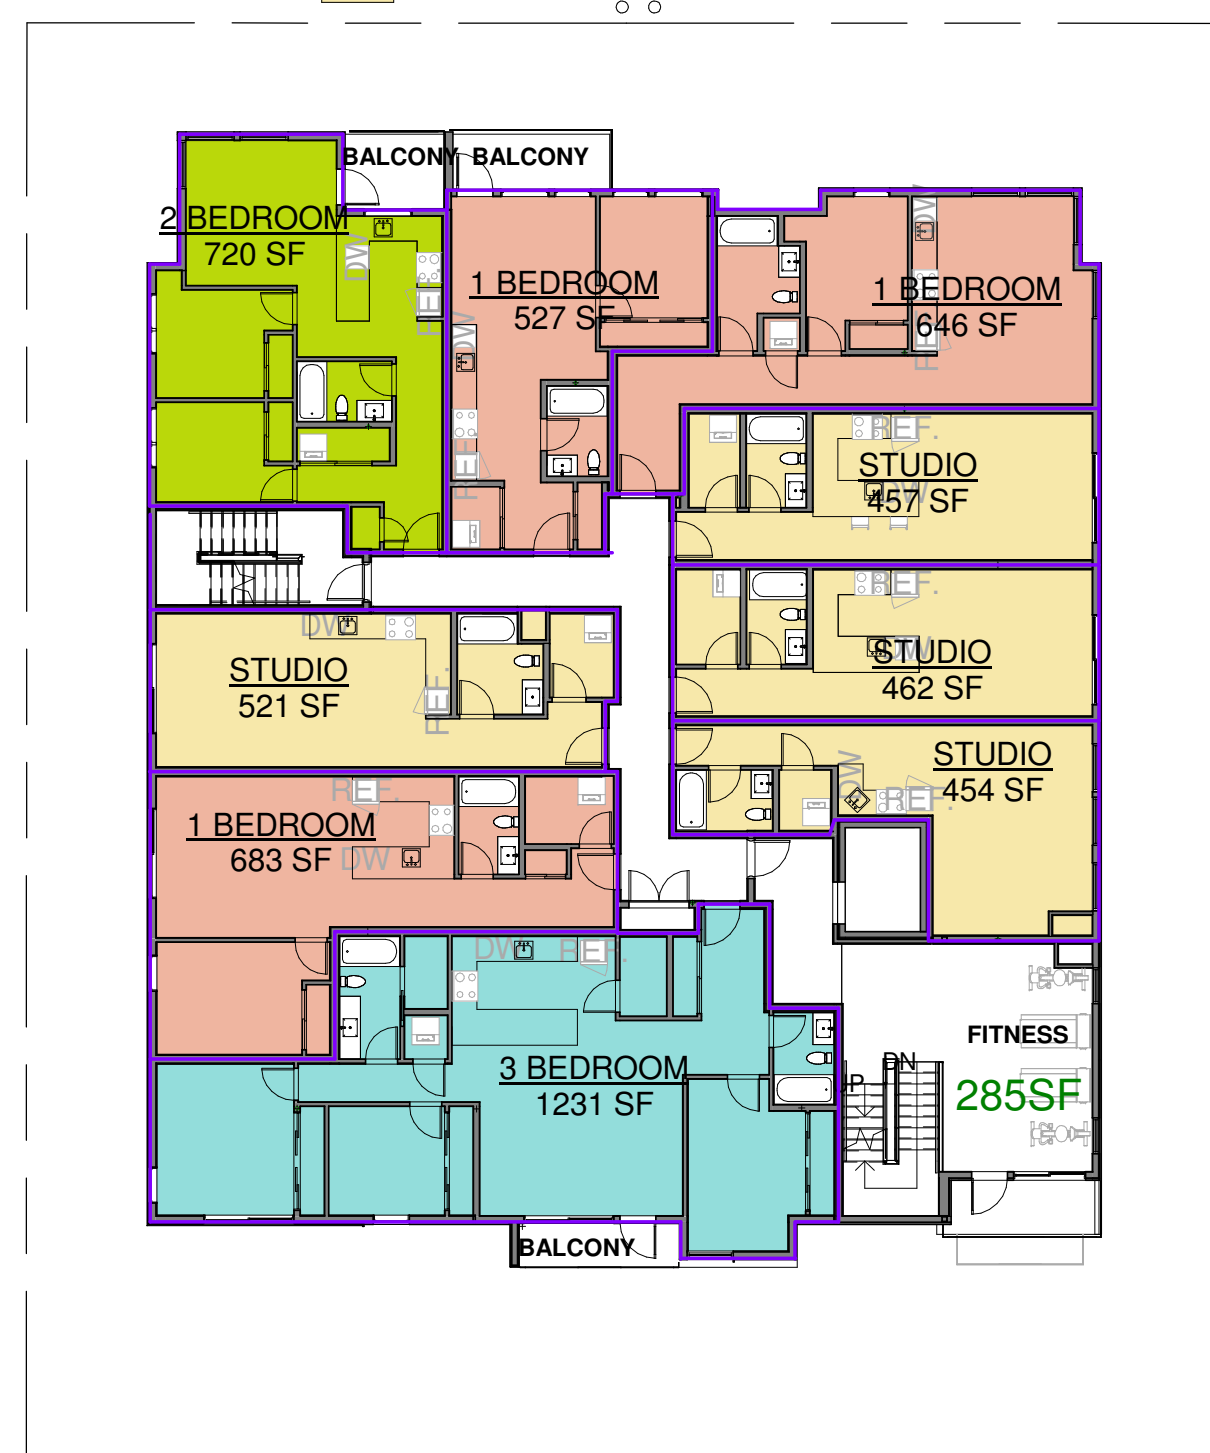

1 L1
1/16" = 1'-0"

UNIT AREAS

- 1 BEDROOM
- 2 BEDROOM
- 3 BEDROOM
- STUDIO

UNIT AREAS

- 1 BEDROOM
- 3 BEDROOM
- STUDIO

2 L2
1/16" = 1'-0"

UNIT AREAS

- 1 BEDROOM
- 2 BEDROOM
- 3 BEDROOM
- STUDIO

UNIT AREAS

- 1 BEDROOM
- 2 BEDROOM
- 3 BEDROOM
- STUDIO

3 L3
1/16" = 1'-0"

UNIT AREAS

- 2 BEDROOM
- 3 BEDROOM
- STUDIO

4 L4
1/16" = 1'-0"

5 L5
1/16" = 1'-0"

6 L6
1/16" = 1'-0"