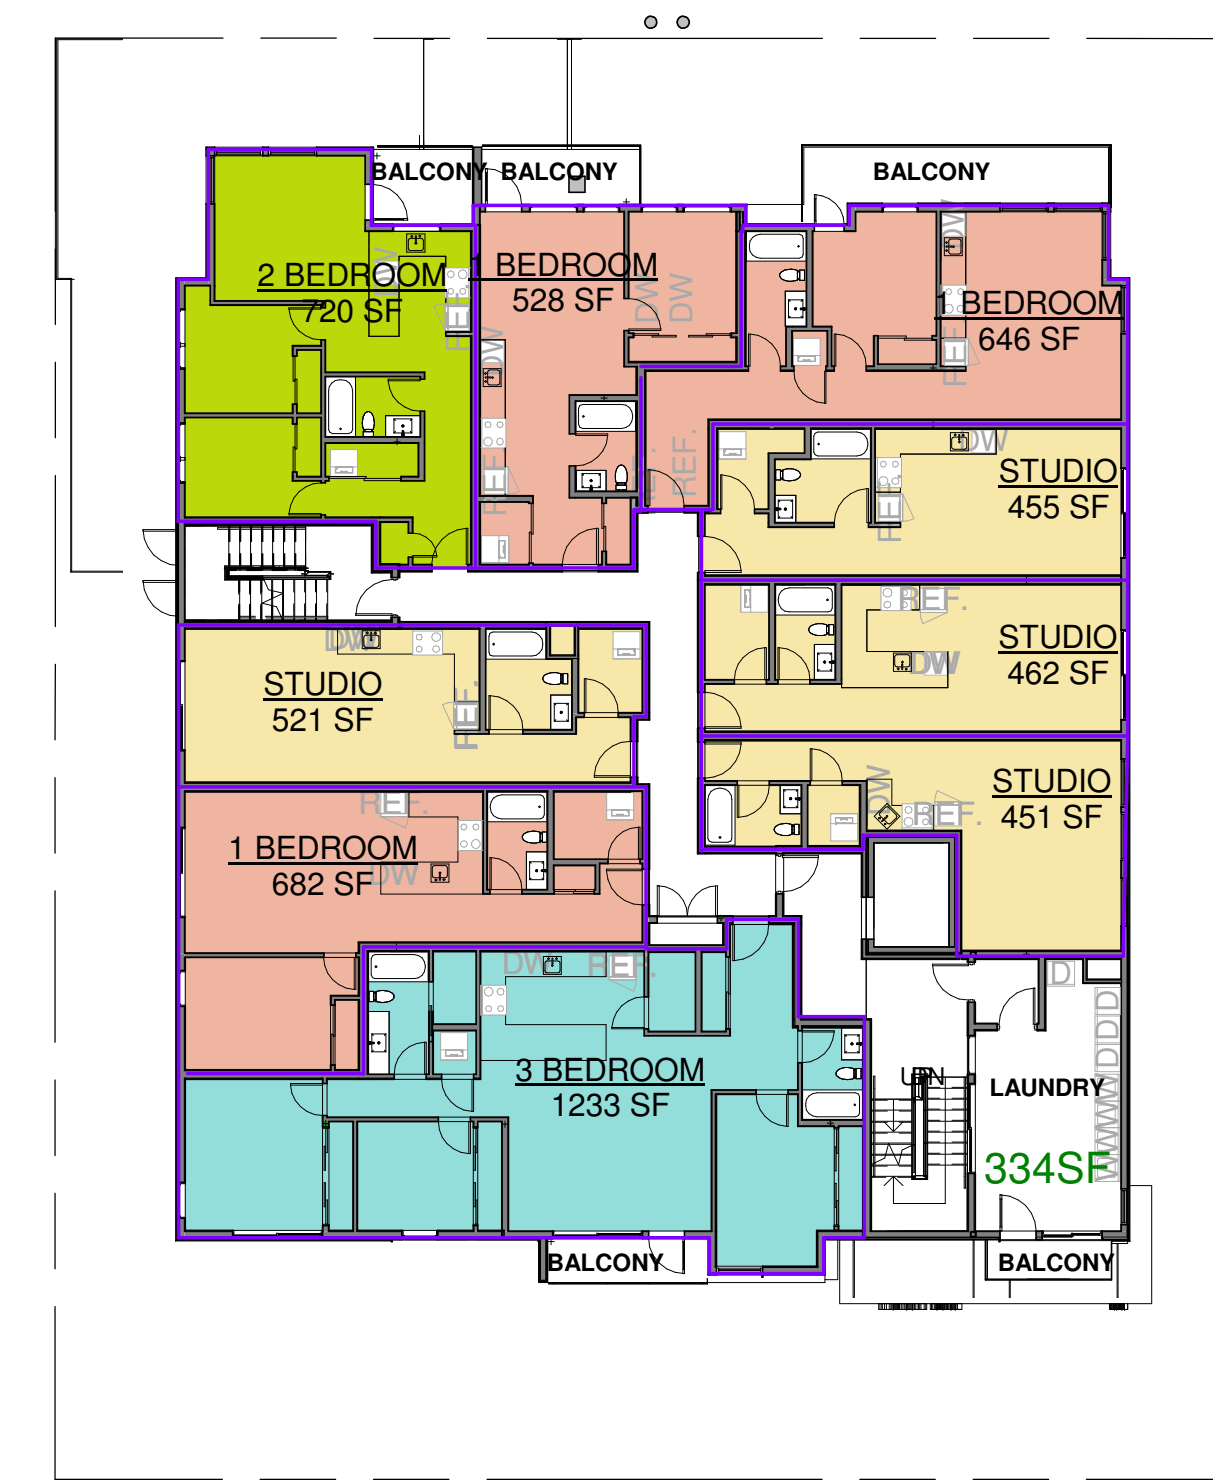

1 L1
1/16" = 1'-0"

UNIT AREAS

- 1 BEDROOM
- 2 BEDROOM
- 3 BEDROOM
- STUDIO

UNIT AREAS

- 1 BEDROOM
- 3 BEDROOM
- STUDIO

2 L2
1/16" = 1'-0"

UNIT AREAS

- 1 BEDROOM
- 2 BEDROOM
- 3 BEDROOM
- STUDIO

UNIT AREAS

- 1 BEDROOM
- 2 BEDROOM
- 3 BEDROOM
- STUDIO

3 L3
1/16" = 1'-0"

UNIT AREAS

- 2 BEDROOM
- 3 BEDROOM
- STUDIO

4 L4
1/16" = 1'-0"

5 L5
1/16" = 1'-0"

6 L6
1/16" = 1'-0"