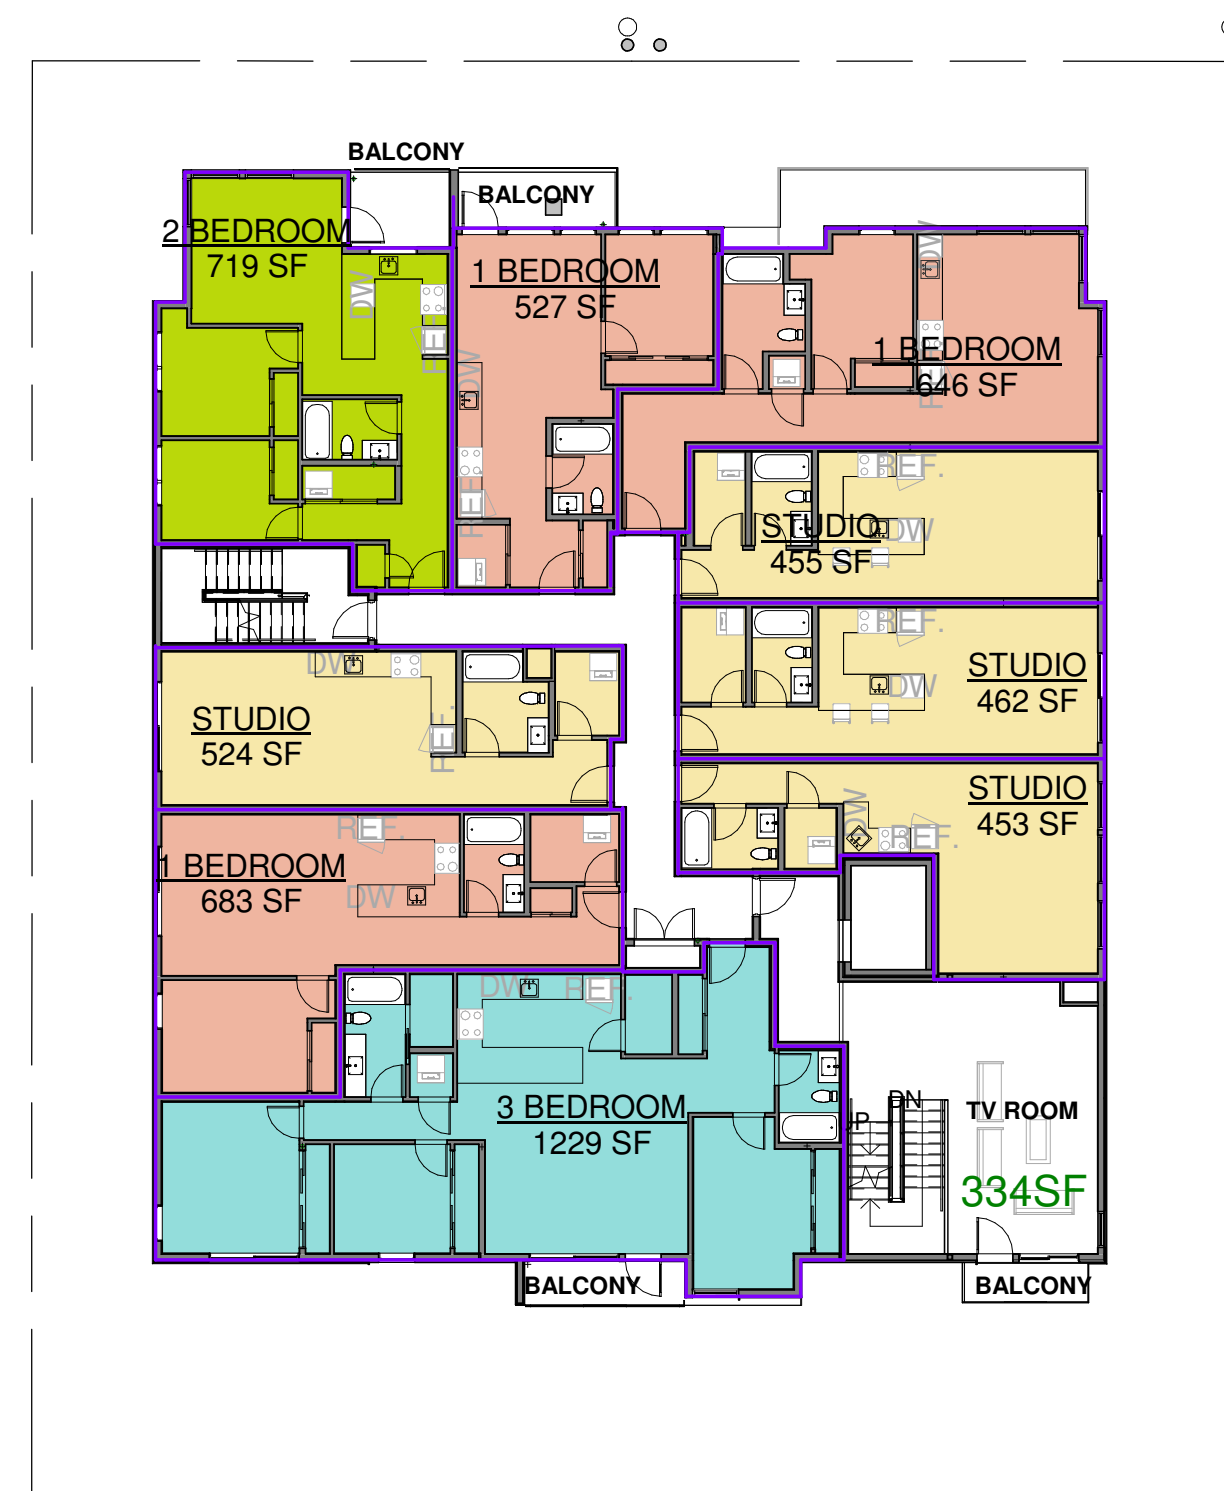

1 L1
1/16" = 1'-0"

UNIT AREAS

- 1 BEDROOM
- 2 BEDROOM
- 3 BEDROOM
- STUDIO

UNIT AREAS

- 1 BEDROOM
- 3 BEDROOM
- STUDIO

2 L2
1/16" = 1'-0"

UNIT AREAS

- 1 BEDROOM
- 2 BEDROOM
- 3 BEDROOM
- STUDIO

UNIT AREAS

- 1 BEDROOM
- 2 BEDROOM
- 3 BEDROOM
- STUDIO

3 L3
1/16" = 1'-0"

UNIT AREAS

- 2 BEDROOM
- 3 BEDROOM
- STUDIO

4 L4
1/16" = 1'-0"

5 L5
1/16" = 1'-0"

6 L6
1/16" = 1'-0"