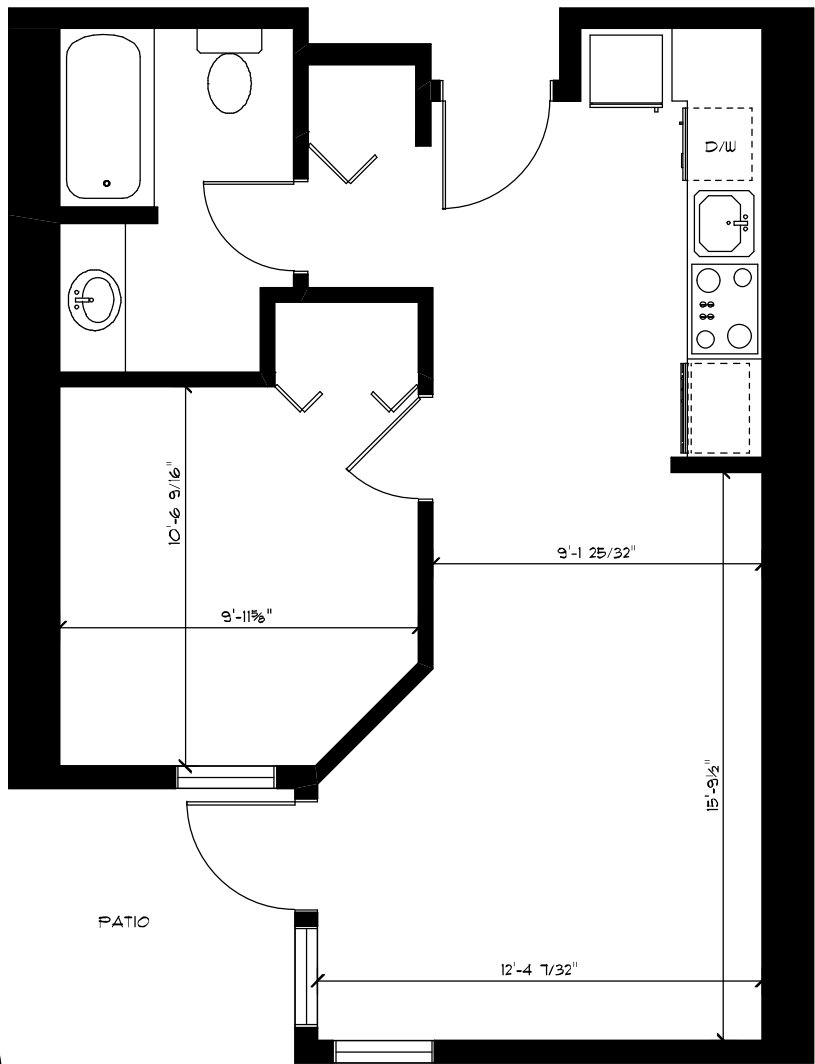

DATE	REVISION DETAIL

SUITE
101

WATSON MANOR
577 EAST 8th AVENUE
VANCOUVER BC

DRAWN BY: **GERRY PARSONS**
BOMA CALGARY CERTIFIED TECHNICIAN

SEPTEMBER 25, 2012

 **the Parsons Group**
Delta BC
604-512-1203
www.theparsonsgroup.ca

DATE	REVISION DETAIL

SUITE
102

WATSON MANOR
 577 EAST 8th AVENUE
 VANCOUVER BC

DRAWN BY:

GERRY PARSONS
 BOMA CALGARY CERTIFIED TECHNICIAN

SEPTEMBER 25, 2012

the Parsons Group
 Delta BC
 604-512-1203
 www.theparsonsgroup.ca

DATE	REVISION DETAIL

SUITE
103

WATSON MANOR
577 EAST 8th AVENUE
VANCOUVER BC

DRAWN BY: GERRY PARSONS
BOMA CALGARY CERTIFIED TECHNICIAN

SEPTEMBER 25, 2012

the Parsons Group
Delta BC
604-512-1203
www.theparsonsgroup.ca