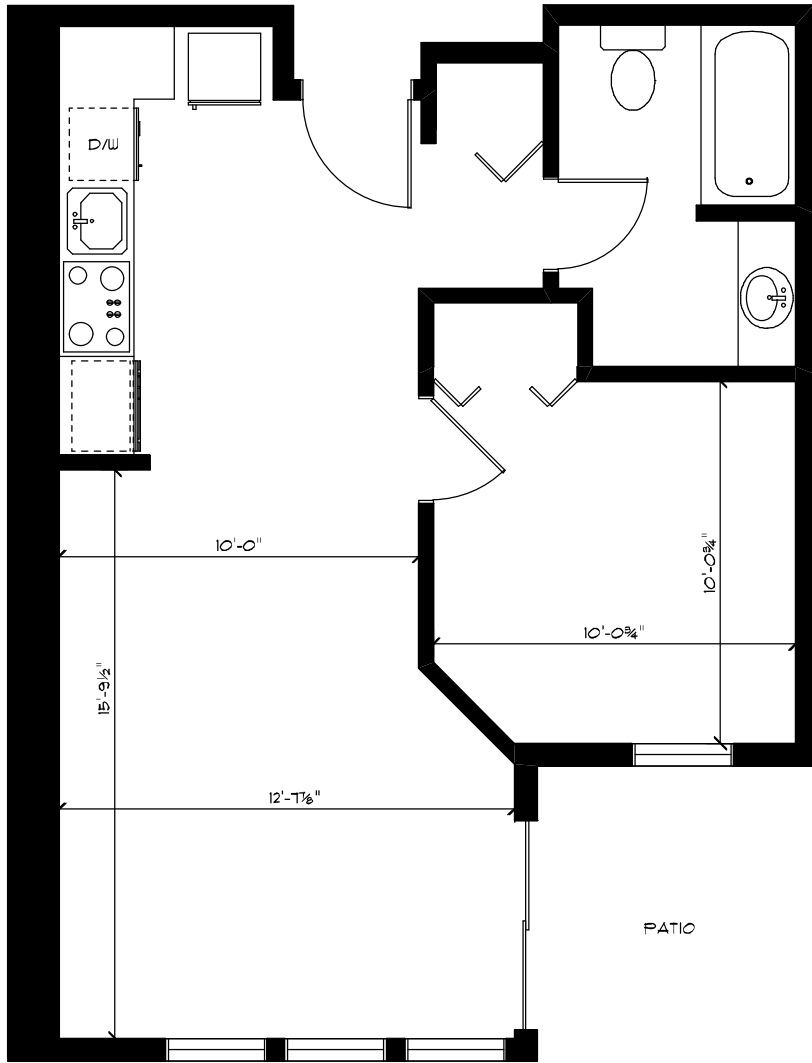

DATE	REVISION DETAIL

SUITE
101

WATSON MANOR
577 EAST 8th AVENUE
VANCOUVER BC

DRAWN BY: **GERRY PARSONS**
BOMA CALGARY CERTIFIED TECHNICIAN

SEPTEMBER 25, 2012

 **the Parsons Group**
Delta BC
604-512-1203
www.theparsonsgroup.ca

DATE	REVISION DETAIL

SUITE
102

WATSON MANOR
 577 EAST 8th AVENUE
 VANCOUVER BC

DRAWN BY:

GERRY PARSONS
 BOMA CALGARY CERTIFIED TECHNICIAN

SEPTEMBER 25, 2012

the Parsons Group
 Delta BC
 604-512-1203
 www.theparsonsgroup.ca