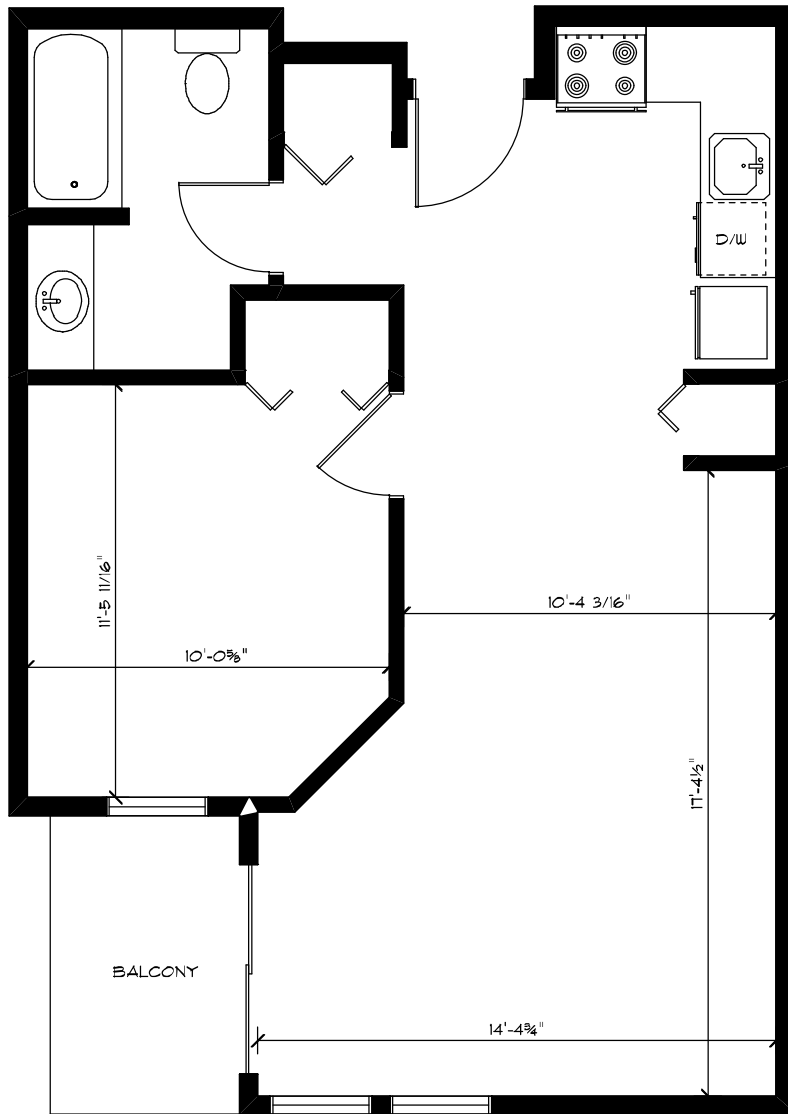

DATE	REVISION DETAIL

SUITES
405
305

WATSON MANOR
577 EAST 8th AVENUE
VANCOUVER BC

DRAWN BY: **GERRY PARSONS**
BOMA CALGARY CERTIFIED TECHNICIAN

SEPTEMBER 25, 2012

the Parsons Group
Delta BC
604-512-1203
www.theparsonsgroup.ca