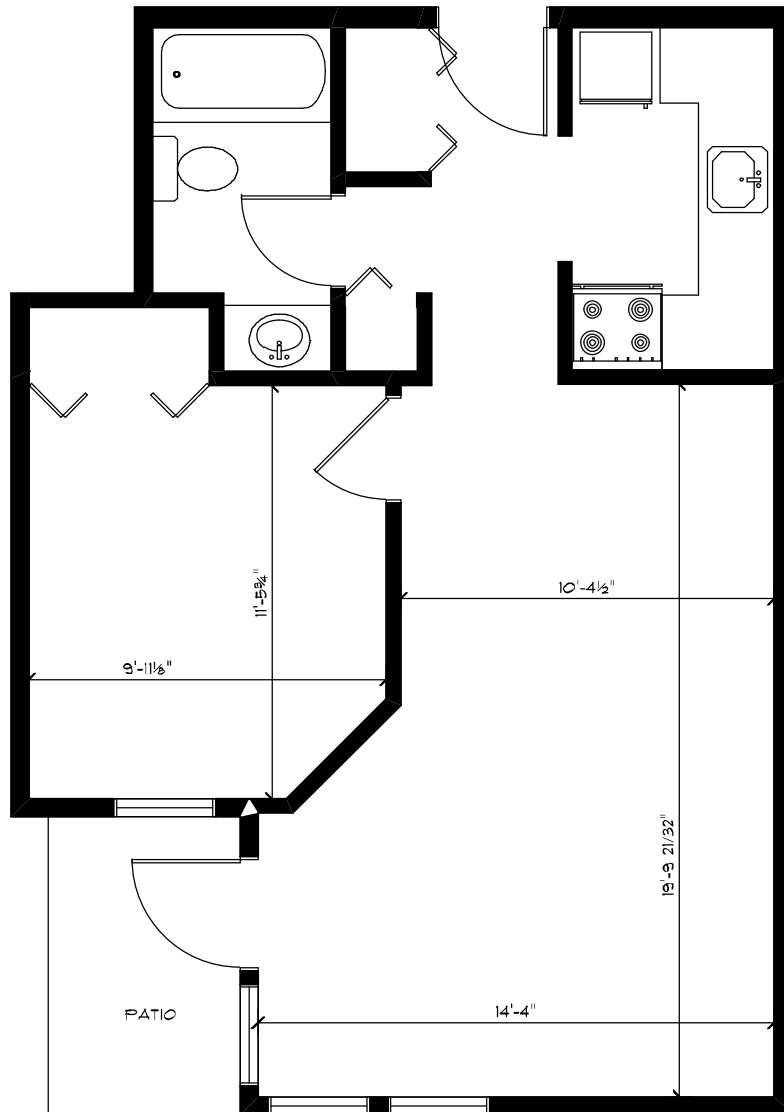

DATE	REVISION DETAIL

SUITE
102

WATSON MANOR
 577 EAST 8th AVENUE
 VANCOUVER BC

DRAWN BY:

GERRY PARSONS
 BOMA CALGARY CERTIFIED TECHNICIAN

SEPTEMBER 25, 2012

the Parsons Group
 Delta BC
 604-512-1203
 www.theparsonsgroup.ca

DATE	REVISION DETAIL

SUITE
103

WATSON MANOR
577 EAST 8th AVENUE
VANCOUVER BC

DRAWN BY: GERRY PARSONS
BOMA CALGARY CERTIFIED TECHNICIAN

SEPTEMBER 25, 2012

the Parsons Group
Delta BC
604-512-1203
www.theparsonsgroup.ca

DATE	REVISION DETAIL

SUITE
205

WATSON MANOR
 577 EAST 8th AVENUE
 VANCOUVER BC

DRAWN BY:

GERRY PARSONS
 BOMA CALGARY CERTIFIED TECHNICIAN

SEPTEMBER 25, 2012

the Parsons Group
 Delta BC
 604-512-1203
 www.theparsonsgroup.ca