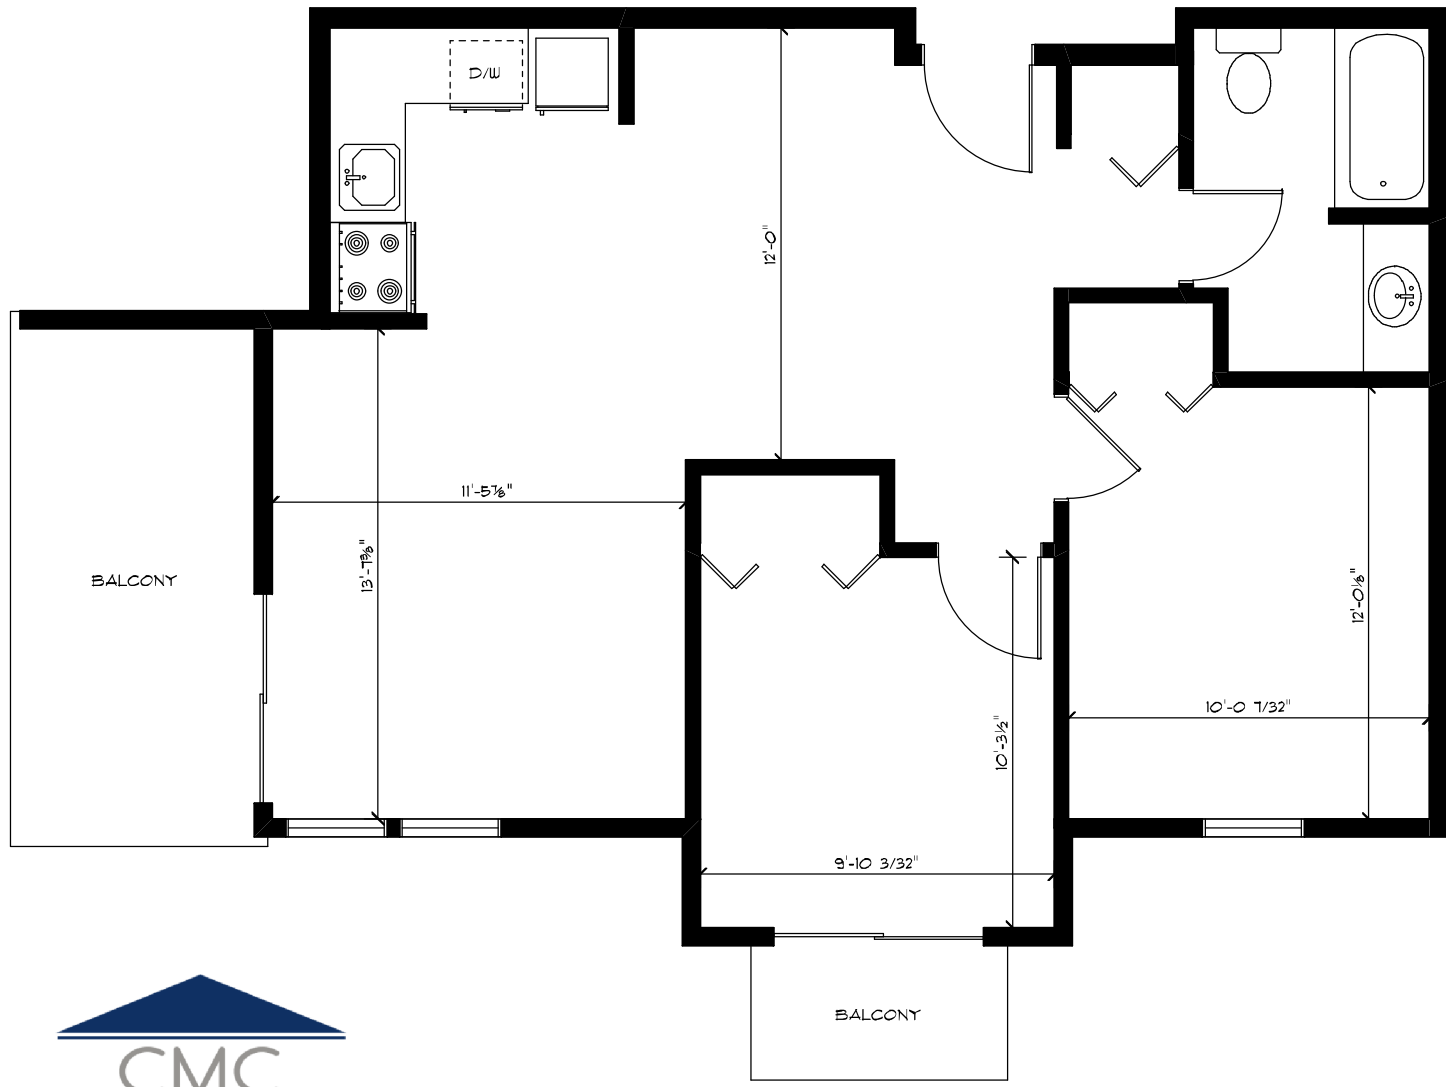

DATE	REVISION DETAIL