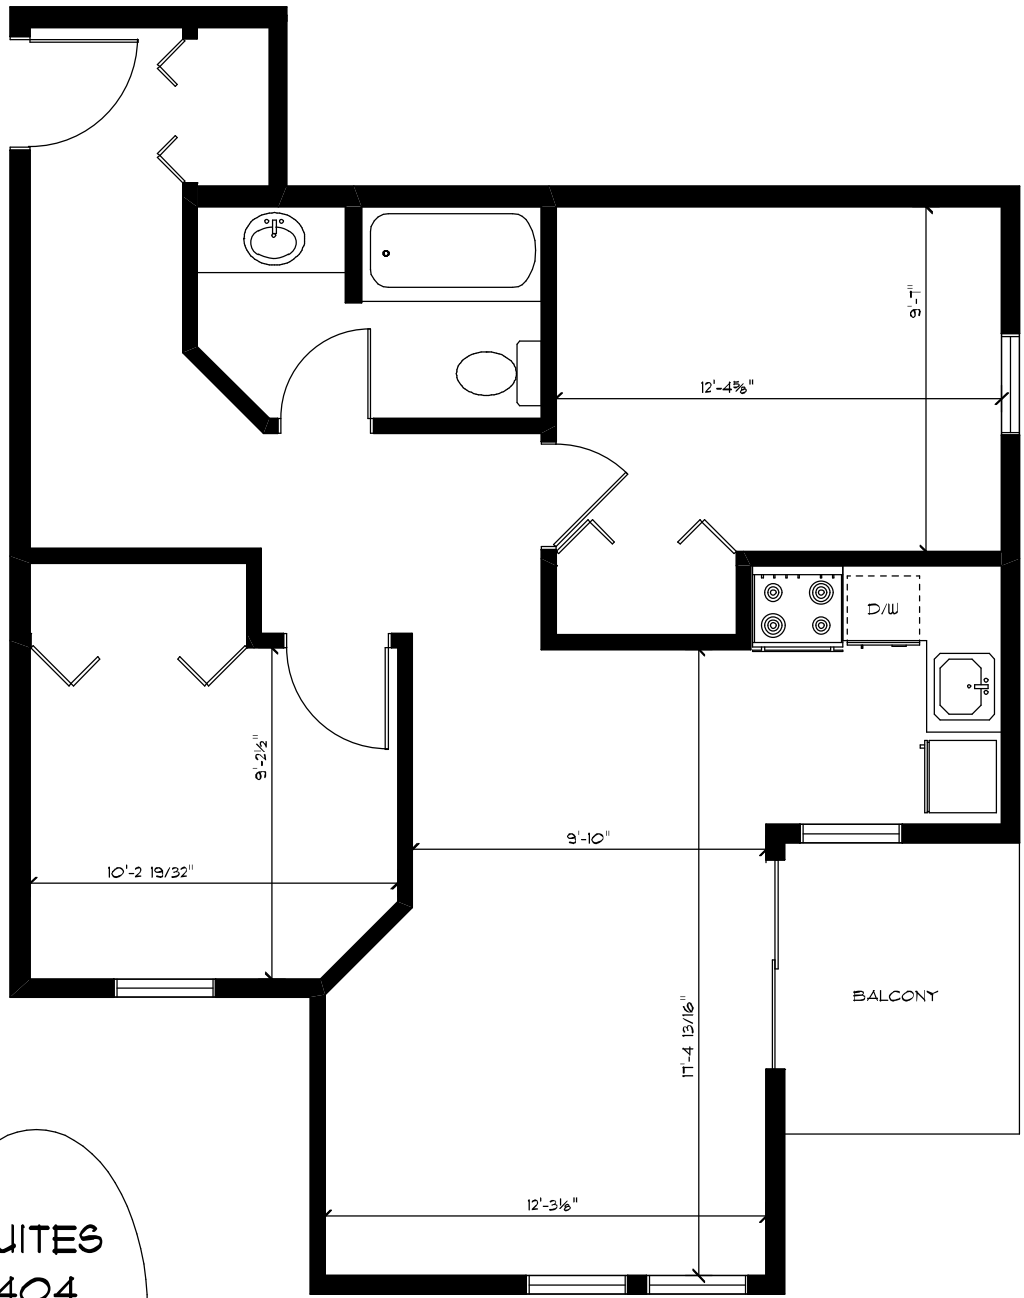

DATE	REVISION DETAIL

SUITES
404
304
204

WATSON MANOR
577 EAST 8th AVENUE
VANCOUVER BC

DRAWN BY: GERRY PARSONS
BOMA CALGARY CERTIFIED TECHNICIAN

SEPTEMBER 25, 2012

the Parsons Group
Delta BC
604-512-1203
www.theparsonsgroup.ca