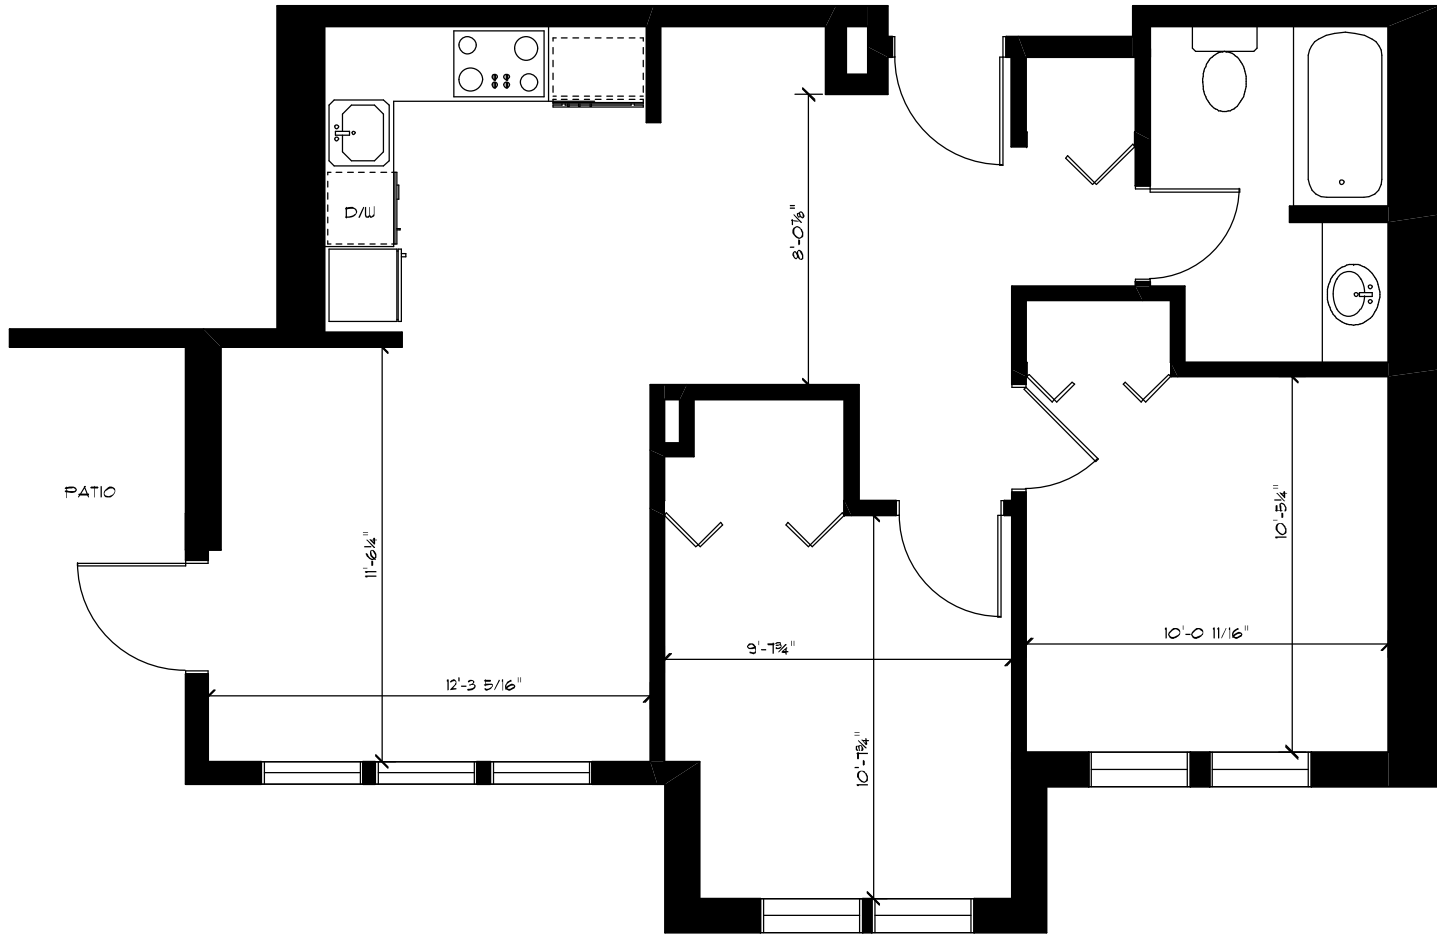

DATE	REVISION DETAIL

SUITE
101

WATSON MANOR
577 EAST 8th AVENUE
VANCOUVER BC

DRAWN BY: **GERRY PARSONS**
BOMA CALGARY CERTIFIED TECHNICIAN

SEPTEMBER 25, 2012

 **the Parsons Group**
Delta BC
604-512-1203
www.theparsonsgroup.ca

DATE	REVISION DETAIL

SUITE
102

WATSON MANOR
 577 EAST 8th AVENUE
 VANCOUVER BC

DRAWN BY:

GERRY PARSONS
 BOMA CALGARY CERTIFIED TECHNICIAN

SEPTEMBER 25, 2012

the Parsons Group
 Delta BC
 604-512-1203
 www.theparsonsgroup.ca

DATE	REVISION DETAIL

SUITE
103

WATSON MANOR
577 EAST 8th AVENUE
VANCOUVER BC

DRAWN BY: GERRY PARSONS
BOMA CALGARY CERTIFIED TECHNICIAN

SEPTEMBER 25, 2012

the Parsons Group
Delta BC
604-512-1203
www.theparsonsgroup.ca