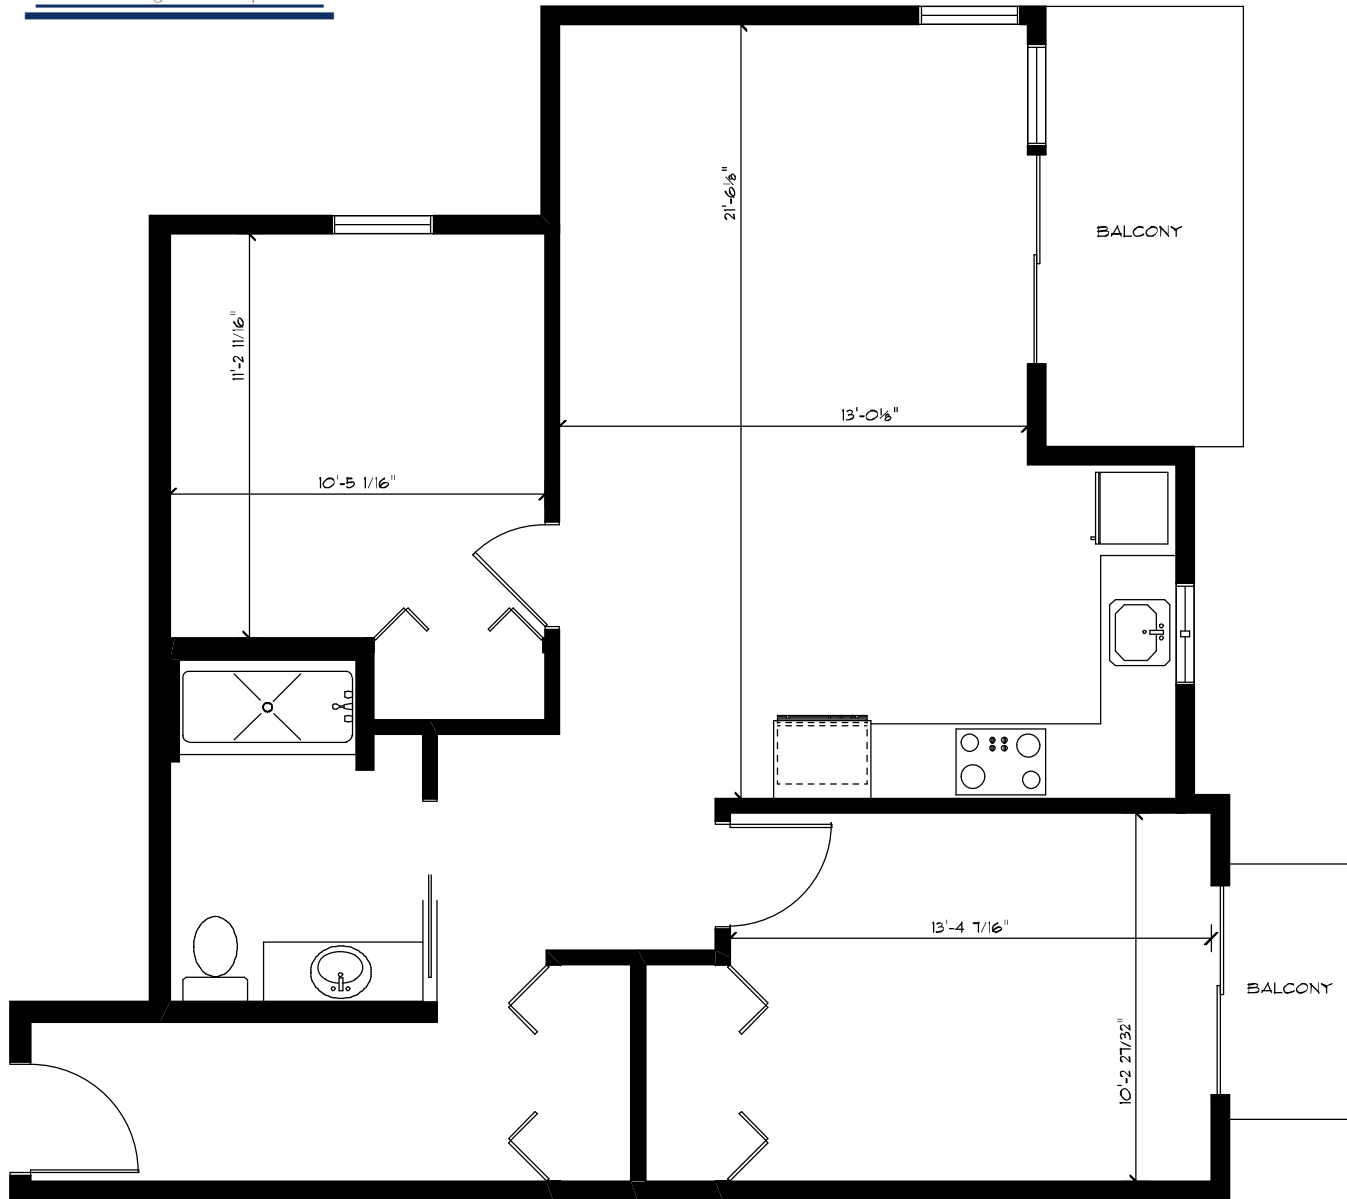

DATE	REVISION DETAIL