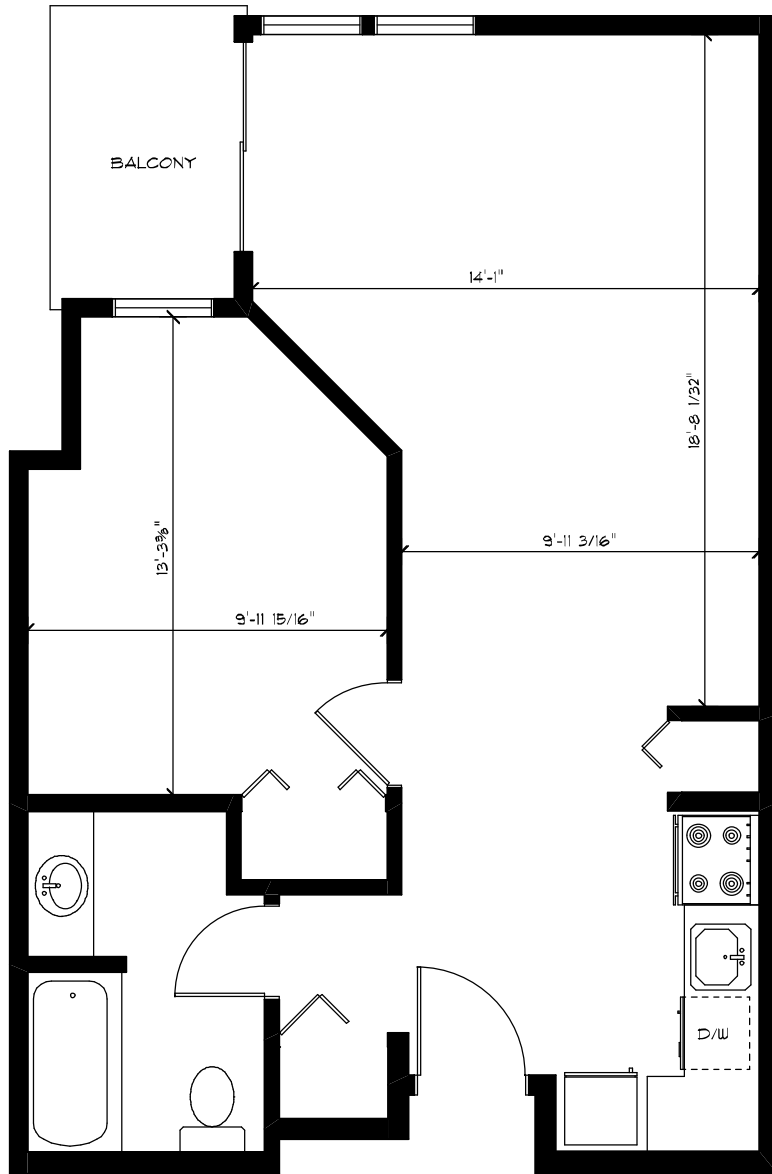

DATE	REVISION DETAIL

SUITES
409
309
209

WATSON MANOR
577 EAST 8th AVENUE
VANCOUVER BC

DRAWN BY:

GERRY PARSONS
BOMA CALGARY CERTIFIED TECHNICIAN

SEPTEMBER 25, 2012

FEET

the Parsons Group
Delta BC
604-512-1203
www.theparsonsgroup.ca