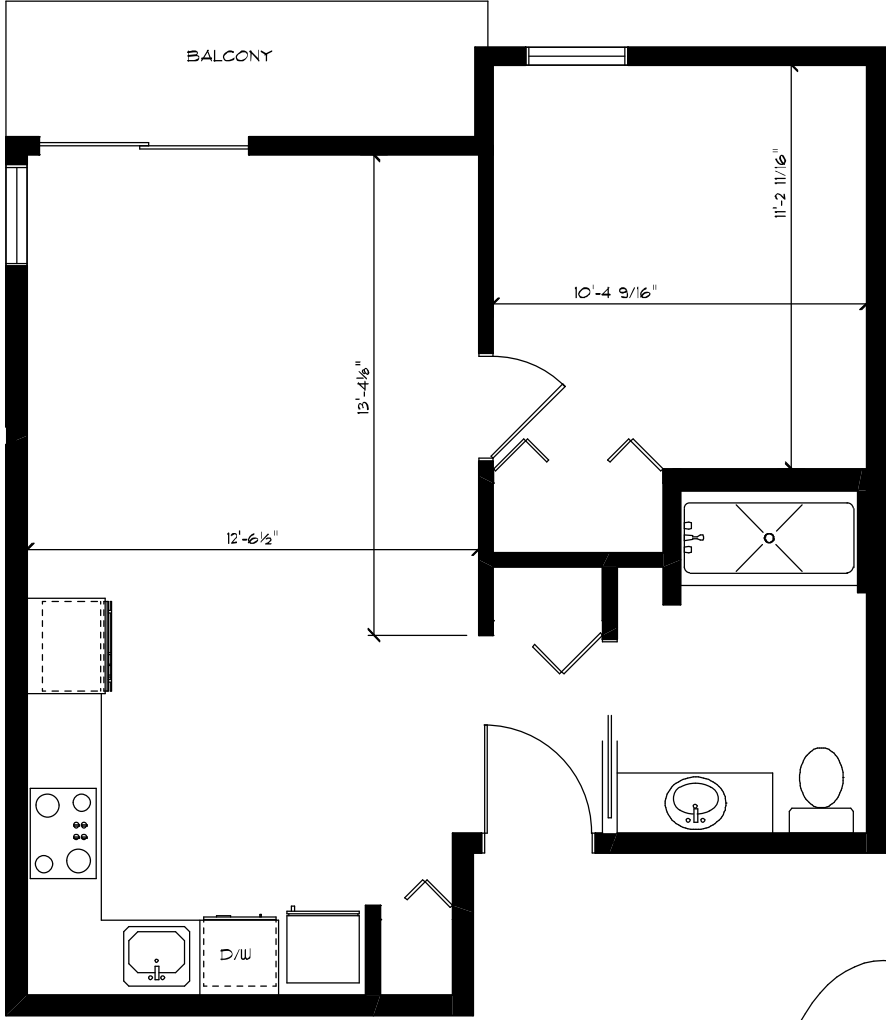

DATE	REVISION DETAIL

SUITES
401
301
201

WATSON MANOR
577 EAST 8th AVENUE
VANCOUVER BC

DRAWN BY: GERRY PARSONS
BOMA CALGARY CERTIFIED TECHNICIAN

SEPTEMBER 25, 2012

the Parsons Group
Delta BC
604-512-1203
www.theparsonsgroup.ca