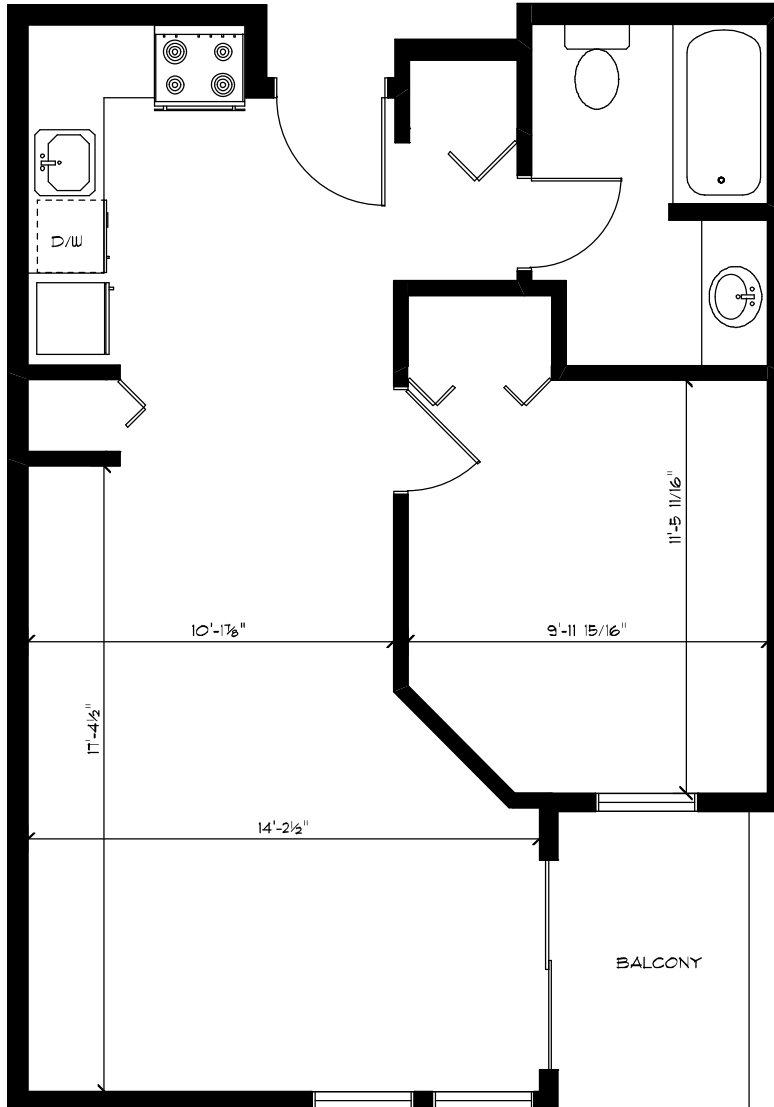

DATE	REVISION DETAIL

SUITES
406
306
206

NOTE:

- SUITES 201, 301 AND 401 ARE MIRROR IMAGES OF SUITES 206, 306 AND 406.

WATSON MANOR
577 EAST 8th AVENUE
VANCOUVER BC

DRAWN BY:

GERRY PARSONS
BOMA CALGARY CERTIFIED TECHNICIAN