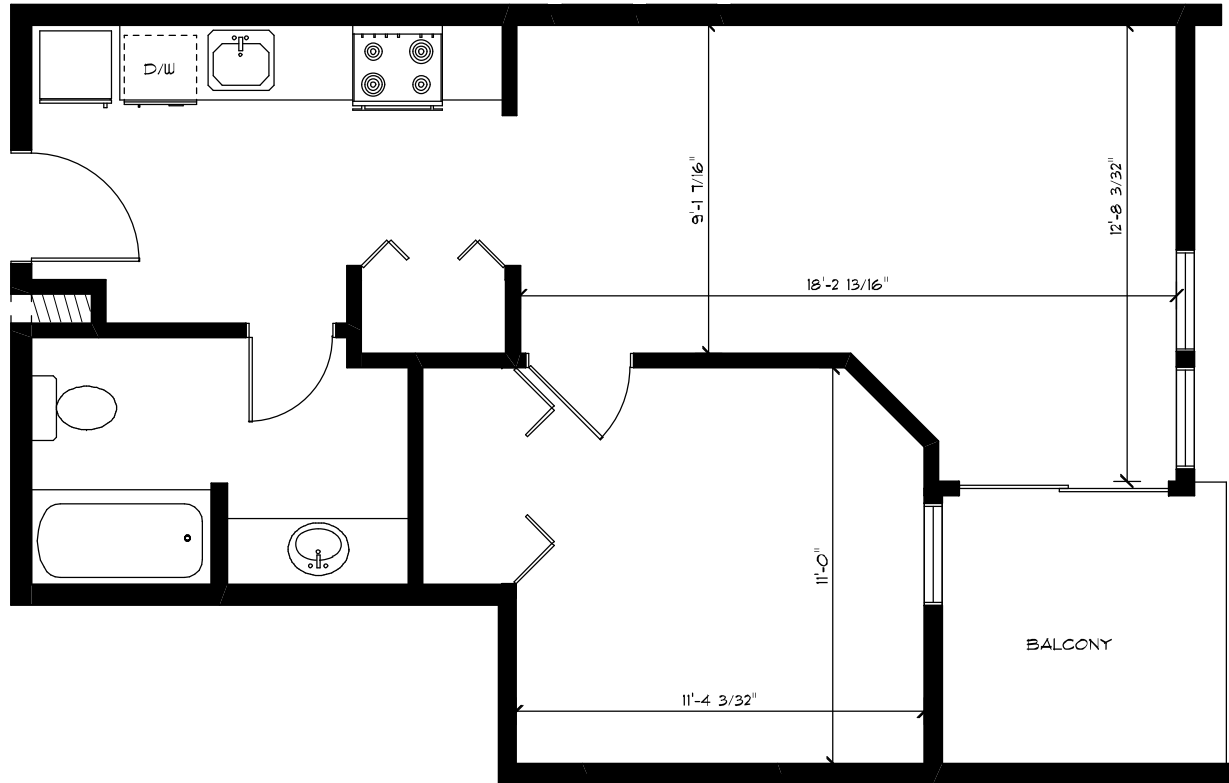

DATE	REVISION DETAIL